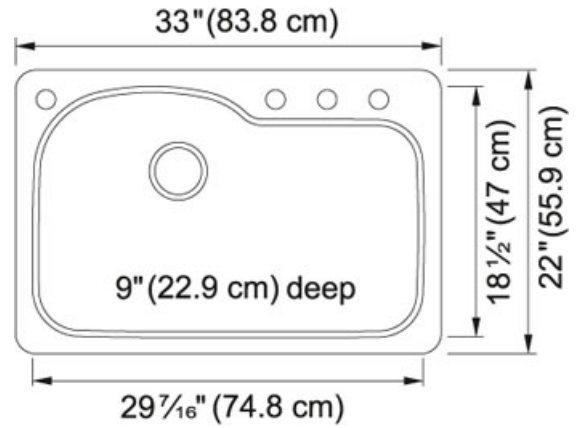

Kinetic FBSLD904-18BX Stainless Steel | 101.0388.709

FAMILY : Sinks | SERIE : Kinetic | FINISH : Stainless Steel | INSTALLATION TYPE : Dual | MODEL : FBSLD904-18BX | STYLE : Traditional

TECHNICAL DATA

Minimum Cabinet Size	36"
Drain Opening	3 1/2"
Length overall	22"
Width overall	33"
Depth Overall	9"
Width of large bowl	18 1/2"
Depth of large bowl	9"
Number of Bowls	1
Type of Material	18 Gauge Stainless Steel
Where to buy	Home Center
Where to buy	Home Center